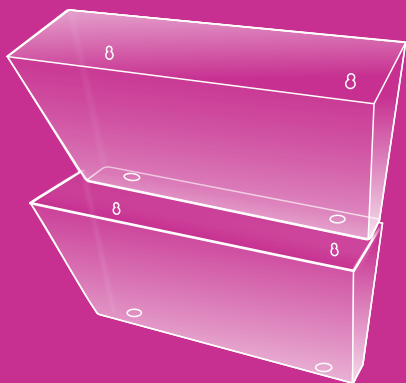

NICHO ORGANIZADOR LUXO HORIZONTAL

330 mm X 85 mm X 185 mm
REF. 7600